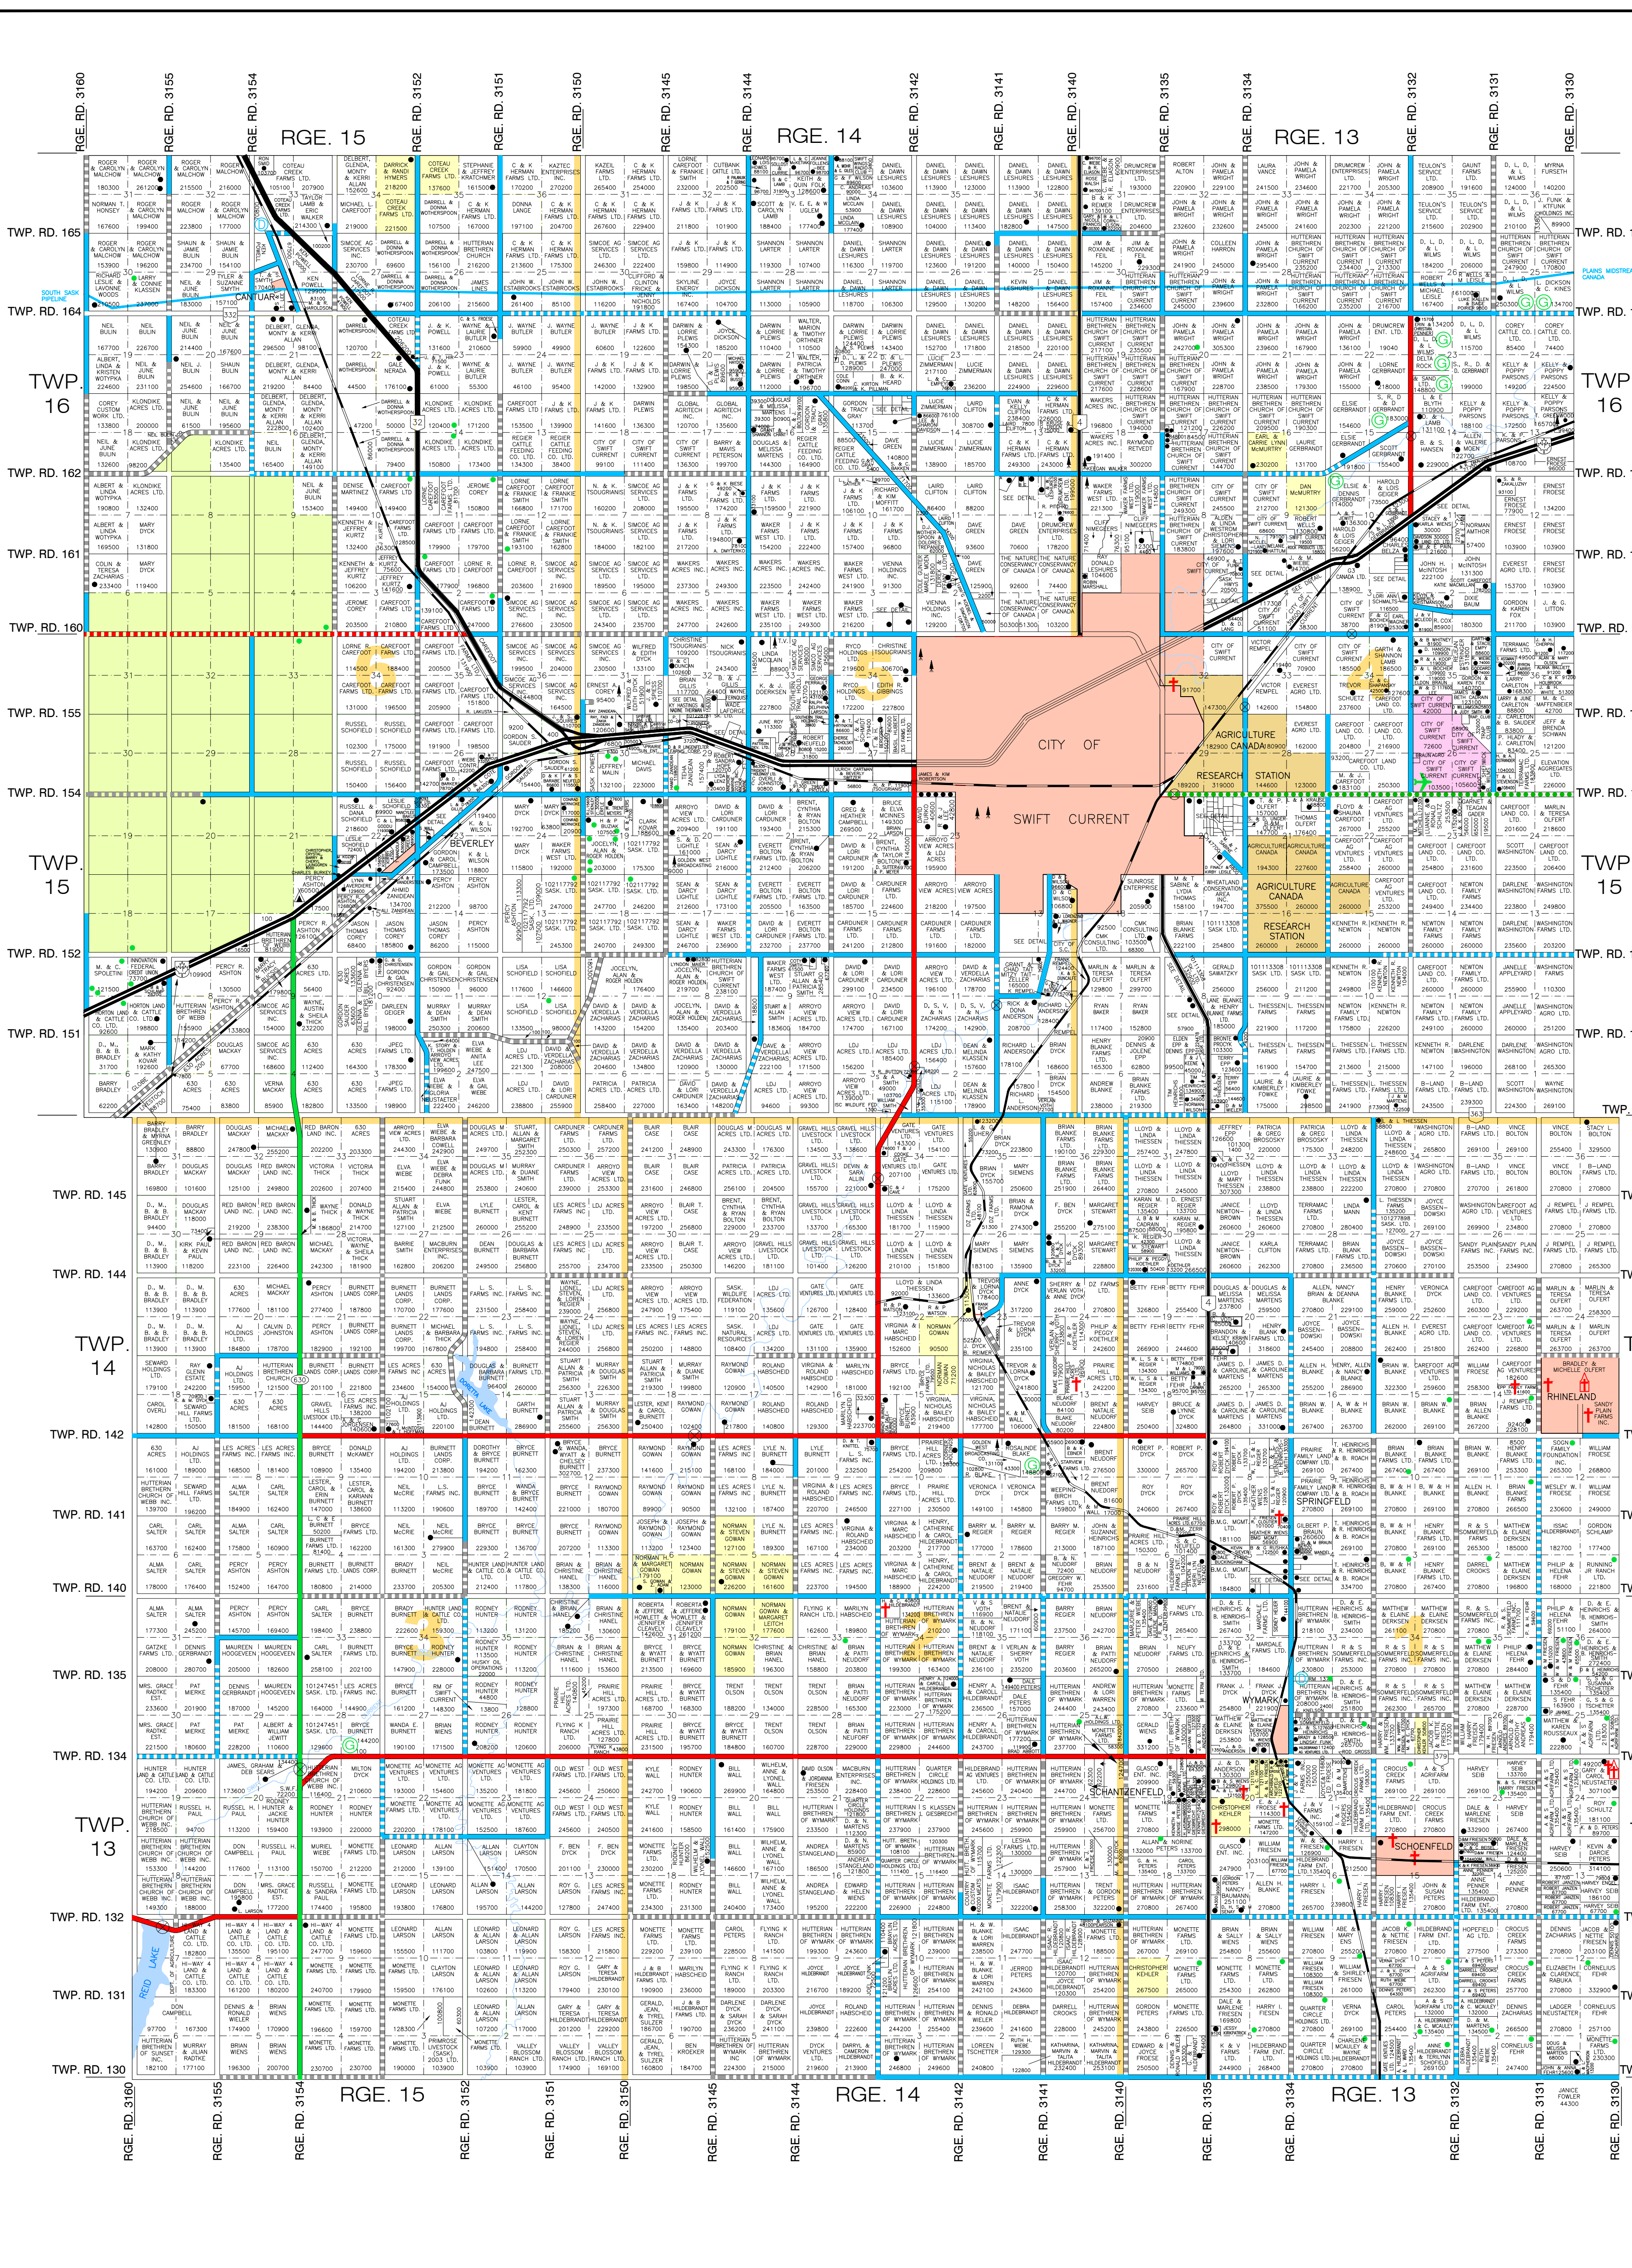

RURAL MUNICIPALITY OF SWIFT CURRENT

NO. 137

2024 SOUTH SERVICE ROAD WEST
Swift Current, Saskatchewan
S9H 5J5
Phone: 773-7314

LEGEND

- PRIMARY GRID GARVEL (not primary weight)
- GRID ROAD - PRIMARY WEIGHT CORRIDOR
- GRID ROAD
- PRIMARY GRID SURFACED (primary weight)
- GRAVEL ROAD (all season)
- SEASONAL GRAVEL ROAD
- BLADED TRAIL (seasonal)
- RAILWAY
- DIVISION BOUNDARIES
- FARMSTEAD
- OIL/GAS WELL
- CHURCH
- CEMETERY
- SCHOOL
- BRIDGE
- URBAN MUNICIPALITY
- ORGANIC FARMLAND
- CAMPGROUND
- AIRPORT
- TOWER
- GRAVEL PIT
- WASTE DISPOSAL SITE

NE 15-16-14-3

1	JOSEPH LORENZINO
2	JOSEPH LORENZINO
3	JOSEPH LORENZINO
4	JOSEPH LORENZINO
5	JOSEPH LORENZINO
6	JOSEPH LORENZINO
7	JOSEPH LORENZINO
8	JOSEPH LORENZINO
9	JOSEPH LORENZINO
10	JOSEPH LORENZINO
11	JOSEPH LORENZINO
12	JOSEPH LORENZINO
13	JOSEPH LORENZINO
14	JOSEPH LORENZINO
15	JOSEPH LORENZINO
16	JOSEPH LORENZINO
17	JOSEPH LORENZINO
18	JOSEPH LORENZINO
19	JOSEPH LORENZINO
20	JOSEPH LORENZINO
21	JOSEPH LORENZINO
22	JOSEPH LORENZINO
23	JOSEPH LORENZINO
24	JOSEPH LORENZINO
25	JOSEPH LORENZINO
26	JOSEPH LORENZINO
27	JOSEPH LORENZINO
28	JOSEPH LORENZINO
29	JOSEPH LORENZINO
30	JOSEPH LORENZINO

NE 15-16-14-3

1	JOHN & MURIEL WIEBE
2	JOHN & MURIEL WIEBE
3	JOHN & MURIEL WIEBE
4	JOHN & MURIEL WIEBE
5	JOHN & MURIEL WIEBE
6	JOHN & MURIEL WIEBE
7	JOHN & MURIEL WIEBE
8	JOHN & MURIEL WIEBE
9	JOHN & MURIEL WIEBE
10	JOHN & MURIEL WIEBE
11	JOHN & MURIEL WIEBE
12	JOHN & MURIEL WIEBE
13	JOHN & MURIEL WIEBE
14	JOHN & MURIEL WIEBE
15	JOHN & MURIEL WIEBE
16	JOHN & MURIEL WIEBE
17	JOHN & MURIEL WIEBE
18	JOHN & MURIEL WIEBE
19	JOHN & MURIEL WIEBE
20	JOHN & MURIEL WIEBE
21	JOHN & MURIEL WIEBE
22	JOHN & MURIEL WIEBE
23	JOHN & MURIEL WIEBE
24	JOHN & MURIEL WIEBE
25	JOHN & MURIEL WIEBE
26	JOHN & MURIEL WIEBE
27	JOHN & MURIEL WIEBE
28	JOHN & MURIEL WIEBE
29	JOHN & MURIEL WIEBE
30	JOHN & MURIEL WIEBE