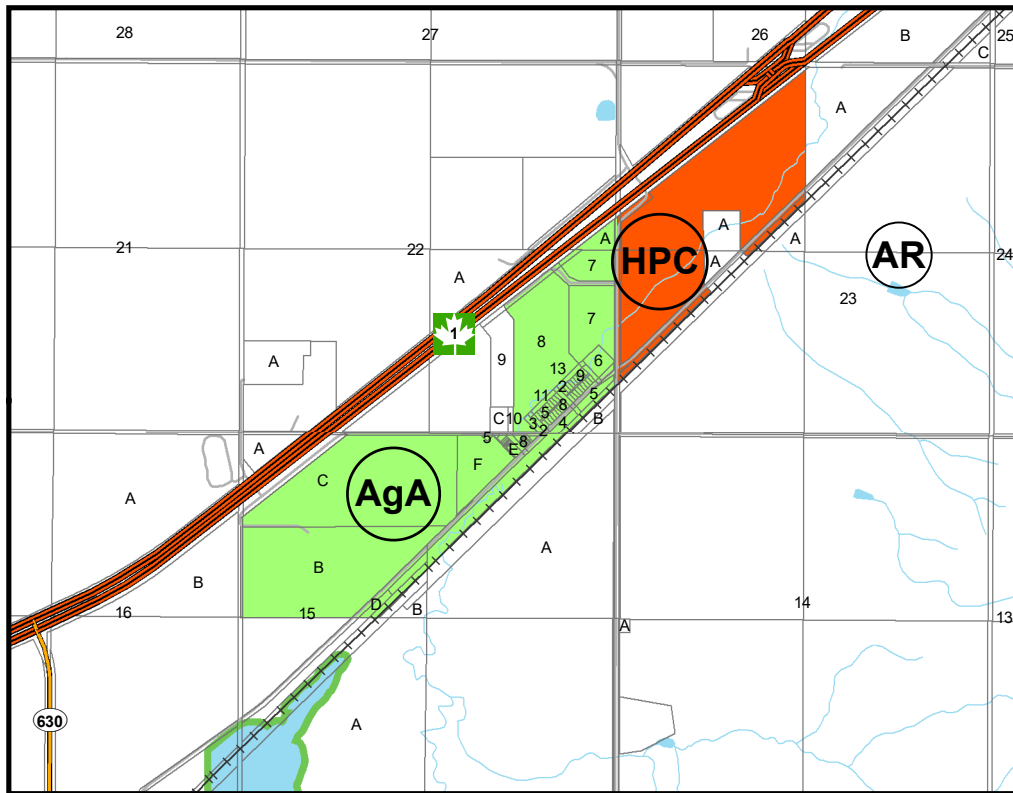

RURAL MUNICIPALITY OF SWIFT CURRENT No. 137

SASKATCHEWAN

Zoning District Map Hamlets Map 1

Cantuar

Beverley

Rhineland

Zoning Districts

- Agricultural/Resource - AR
- Agricultural Acreage - AgA
- Country Residential 1 - CR1
- Country Residential 2 - CR2
- Hamlet - H
- Residential Mobile Home - RMH
- High Profile Commercial/Light Industrial - HPC
- Industrial - IND
- Airport - AC

- Airports
- Primary Grid Road
- Highway No. 1
- Provincial Secondary Highway
- Railways
- Watercourse
- Waterbody
- RM Boundary
- City of Swift Current

2024 South Service Road West
Swift Current, Saskatchewan - S9H 5J5
Telephone: (306) 773-7314
Fax: (306) 773-9538
rmsc137@sasktel.net