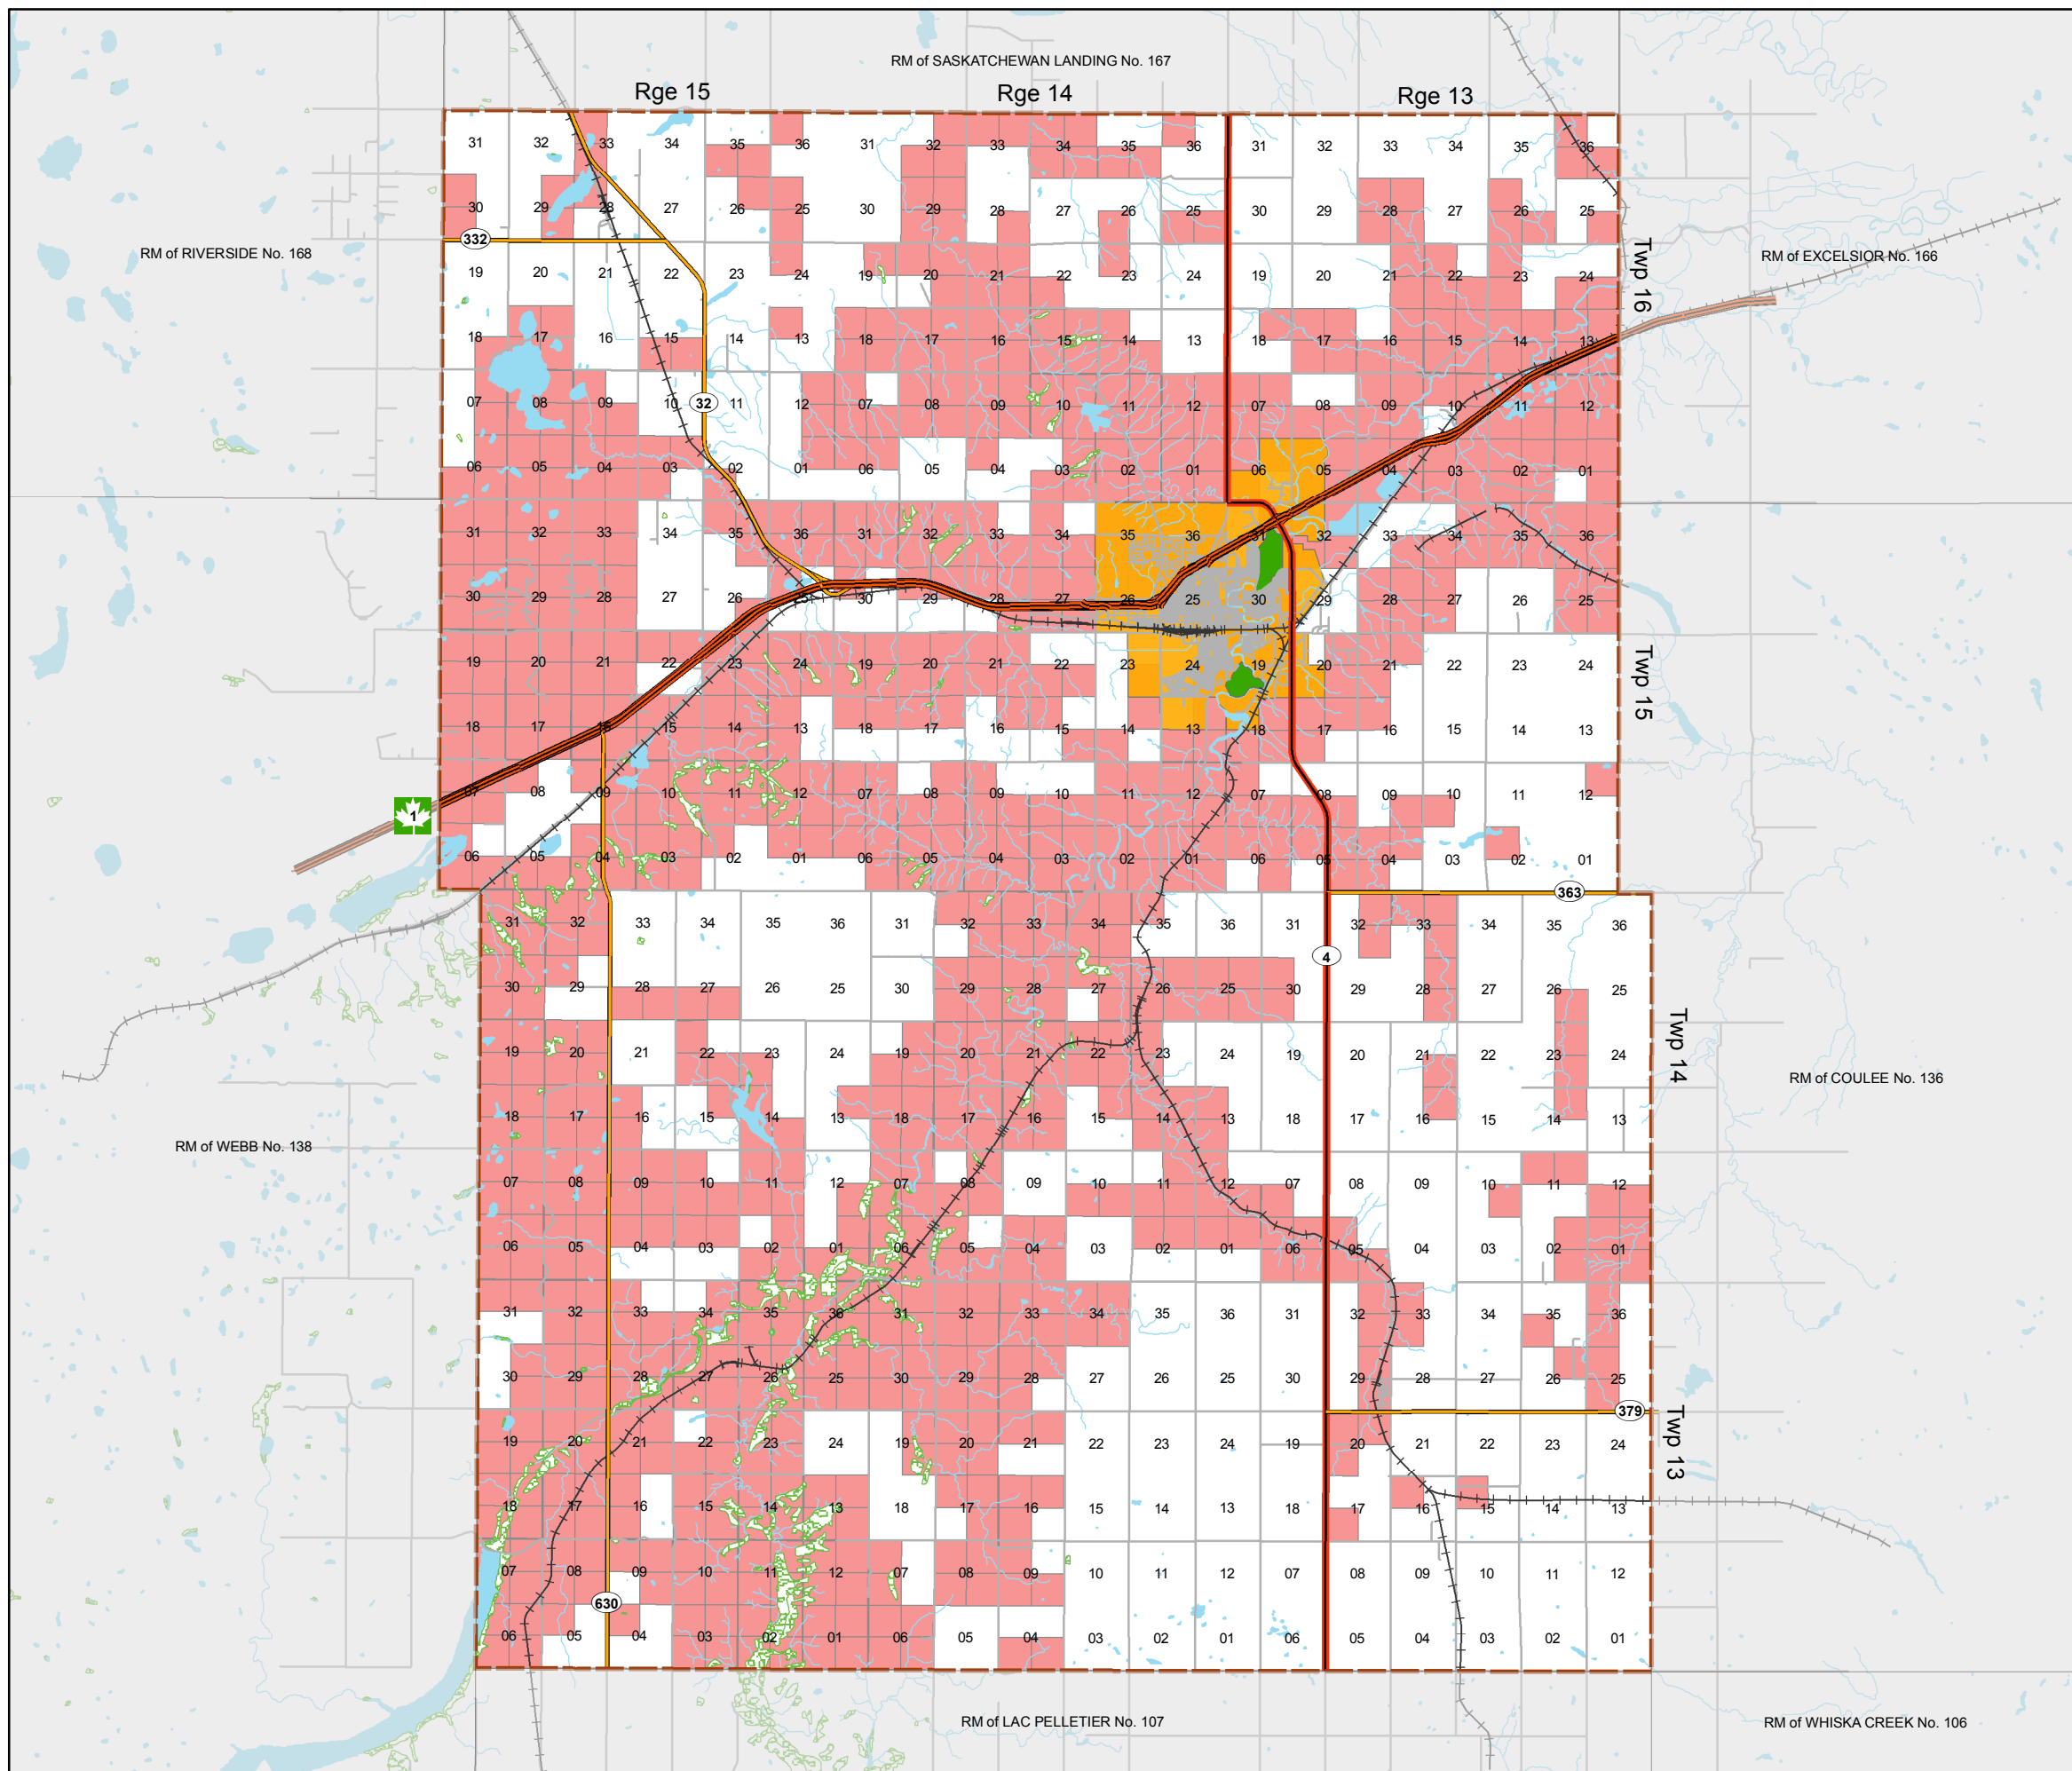

RURAL MUNICIPALITY OF SWIFT CURRENT No. 137

SASKATCHEWAN

Map 5. Heritage Potential

 Areas of Heritage Sensitivity

-  Railways
-  Watercourse
-  Waterbody
-  Wooded Area/Wetland
-  RM Boundary
-  City of Swift Current

0 1.5 3 KM

2024 South Service Road West
Swift Current, Saskatchewan - S9H 5J5
Telephone: (306) 773-7314
Fax: (306) 773-9538
rmsc137@sasktel.net